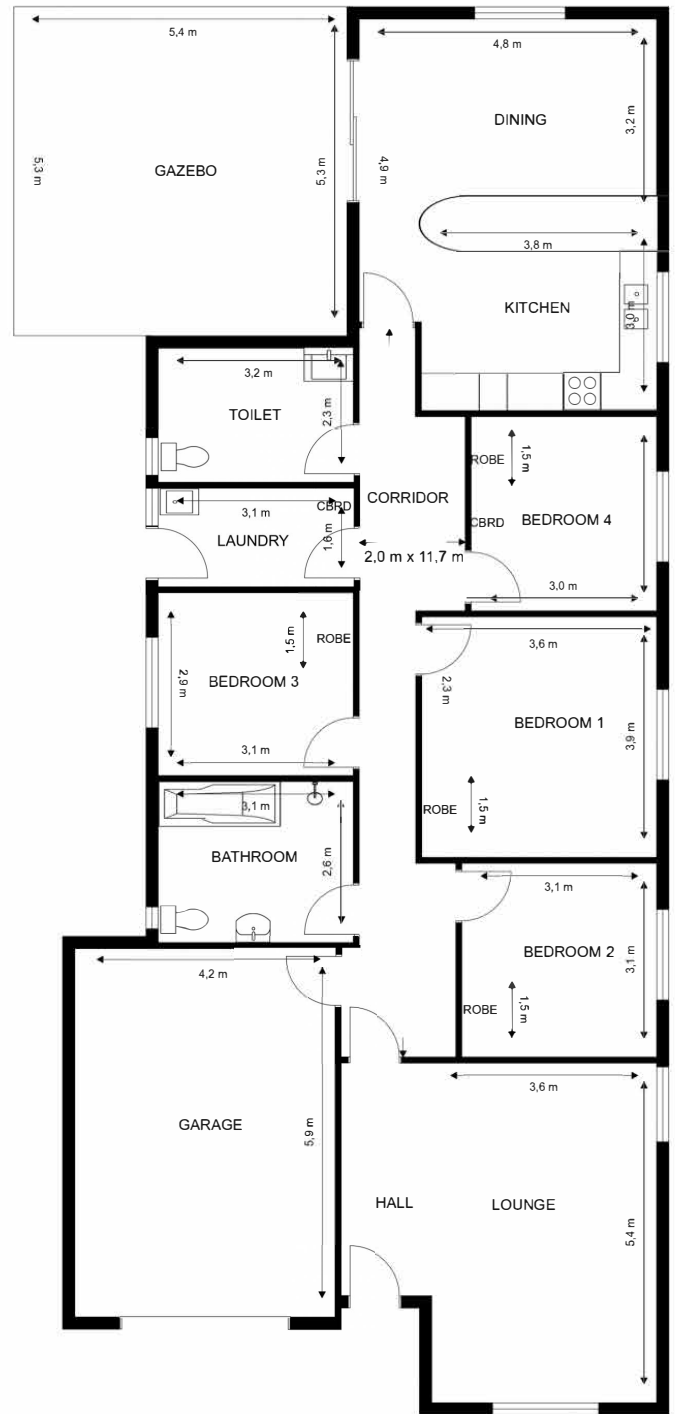

CONTACT US.

Call our team on
08 8375 2000 to arrange
a viewing of this
Supported Independent
Living vacancy.

Please note, furniture for staging purposes only.
Tenants will be required to supply their own furniture.